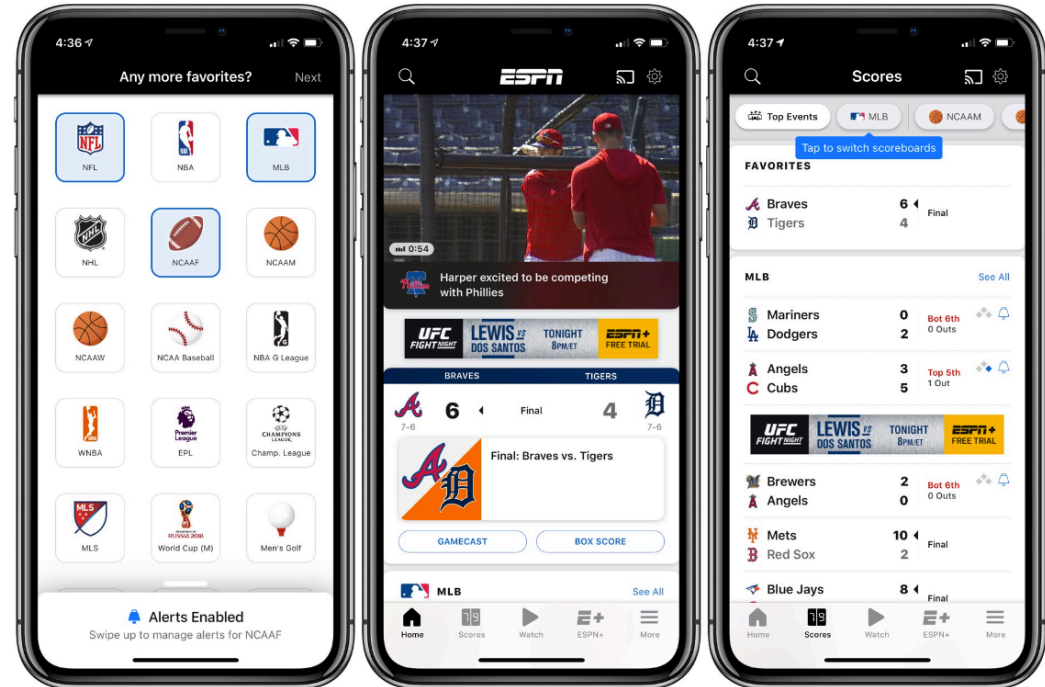

# Substitution

-Xfinity is a cable company down south. I can't watch college football on Saturdays because I am out of my cable companies network. So I have to use the ESPN app to watch tv.

---

Augmentation  
-You get more updates and scores faster with a more variety. You can even get quicker updates on teams players and etc.

## Redefinition

-ESPN+ is a part of the app u can subscribe to for \$4.99 a month that allows you to watch other ESPN networks such as ESPN2 and ESPN3. You can watch tv live on those networks which you can/t watch on regular cable companies.